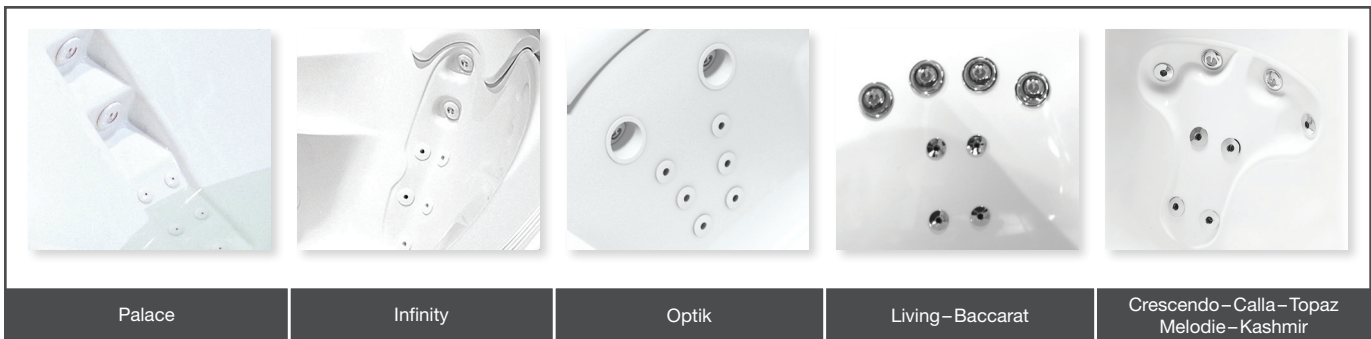

System Options

Backmax

Most Hydromax equipped bathtubs come with backjets for enhanced whirlpool action. **Conceived in collaboration with top massage therapists**, Backmax consists of a myriad of balanced, pulsating and rotating massage jets strategically positioned in the tub's backrest. **The system provides an intense cascading massage from upper shoulders to lower back.**

Pioneered by MAAX, Backmax gives your back the star treatment. You won't find a better ally to swirl away tension in your back muscles and provide a complete luxurious hydrotherapy experience.

Footmax

Reflexology studies the way our feet mirror our bodies—the internal connections between precise locations on the sole and other muscles and systems. **The Footmax system is designed to deliver jets of flowing water to pressure points on each foot, bringing the whole body into a balanced state of natural harmony.**

The Footmax system is available on Crescendo (2 jets) and Optik (4 jets) models.